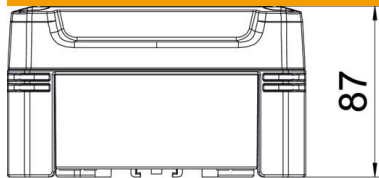

### Master data

Item number	2005462
Type	X06C LGR
Description 1	Empty Enclosure
Manufacturer	OBO
Dimension	150x116x86
Colour	Light grey; RAL 7035
Material	Polycarbonate
Smallest sales unit	1
Unit of quantity	Piece
Weight	33.1 kg
Weight unit	kg/100 pc.
CO Footprint (GWP) Cradle-to-Gate	1,3339 kg COe / 1 Piece

### Dimensions

Length	151 mm
Width	117 mm
Height	86 mm

### Technical data

Extension option	no
Cover fastening	Screwed
Shape	Rectangular
Suitable for outdoor use	yes
Clear internal dimensions	137x105x68 mm
with lid	yes
Mounting type	Surface-mounted
Protection rating	IP67
Protection rating IK code	IK09
Protection class	II
Permitted temperature range, max.	60 °C
Permitted temperature range, min.	-5 °C
Weatherproof	yes