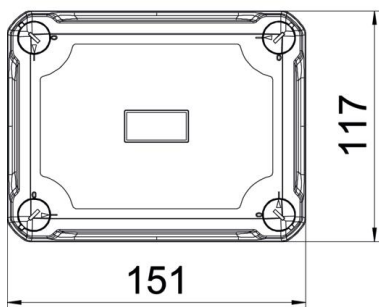

### Master data

Item number	2005462
Type	X06C LGR
Description 1	Empty Enclosure
Manufacturer	OBO
Dimension	150x116x86
Colour	Light grey; RAL 7035
Material	Polycarbonate
Smallest sales unit	1
Unit of quantity	Piece
Weight	33.1 kg
Weight unit	kg/100 pc.
CO Footprint (GWP) Cradle-to-Gate	1,3339 kg COe / 1 Piece

### Dimensions

Length	151 mm
Width	117 mm
Height	86 mm

### Technical data

Extension option	no
Cover fastening	Screwed
Shape	Rectangular
Suitable for outdoor use	yes
Clear internal dimensions	137x105x68 mm
with lid	yes
Mounting type	Surface-mounted
Protection rating	IP67
Protection rating IK code	IK09
Protection class	II
Permitted temperature range, max.	60 °C
Permitted temperature range, min.	-5 °C
Weatherproof	yes