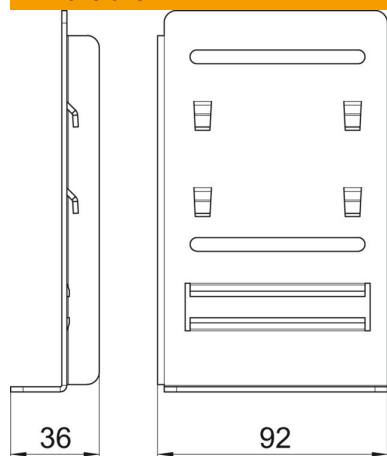

### Master data

Item number	6279812
Type	KSP210
Description 1	Connection profile
Description 2	for GS 210 on panel
Manufacturer	OBO
Dimension	192x92x36
Colour	zinc
Material	Steel
Surface	Strip galvanized
Surface standard	DIN EN 10346
Smallest sales unit	1
Unit of quantity	Piece
Weight	31.9 kg
Weight unit	kg/100 pc.

# Technical data sheet

Connection profile for trunking width 210 mm

Item number: 6279812

## Dimensions

Length	92 mm
Width	36 mm
Height	192 mm