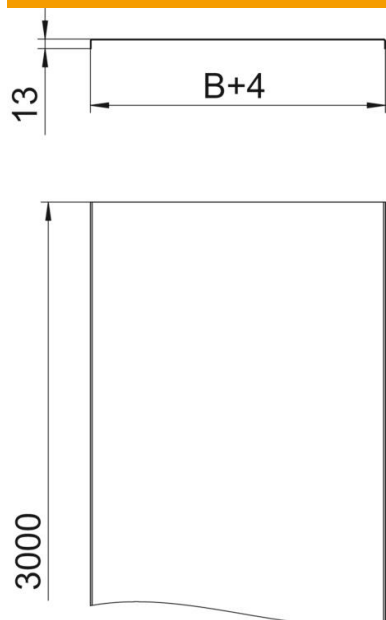

### Master data

Item number	6052405
Type	DRLU 400 FS
Description 1	Unperforated cover
Description 2	for cable tray and ladder
Manufacturer	OBO
Dimension	400x3000
Colour	zinc
Material	Steel
Surface	Strip galvanized
Surface standard	DIN EN 10346
Smallest sales unit	3
Unit of quantity	Metre
Weight	334.5 kg
Weight unit	kg/100 m
CO Footprint (GWP) Cradle-to-Gate	7,711 kg COe / 1 Meter

### Dimensions

Length	3,000 mm
Length	10 ft
Width	400 mm
Width	16 in
Height	35 mm
Plate thickness	0.04 in
Plate thickness	1 mm
Dimension B	400 mm
Dimension H	15 mm