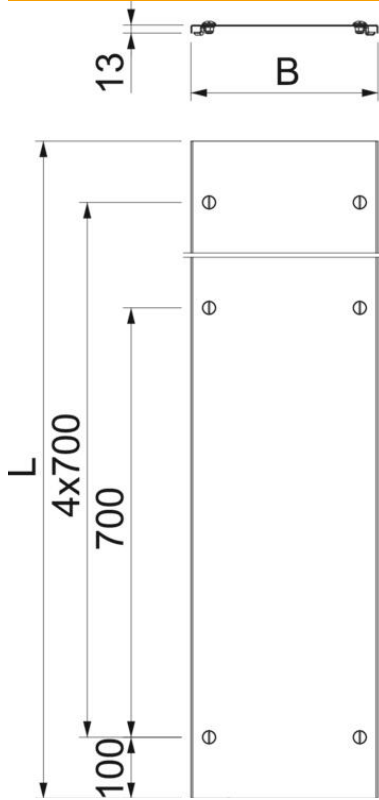

### Master data

Item number	6083154
Description 1	Cover with turn buckle
Description 2	for MFR cable tray
Manufacturer	OBO
Dimension	400x3000
Colour	zinc
Material	Steel
Surface	Hot-dip galvanised
Surface standard	DIN EN ISO 1461
Smallest sales unit	3
Unit of quantity	Metre
Weight	533.57 kg
Weight unit	kg/100 m

## Cover with turn buckle 200 FT

Item number: 6083154

### Dimensions

Length	3,000 mm
Length	118 ft
Width	400 mm
Width	16 in
Height	15 mm
Plate thickness	0.06 in
Plate thickness	1.5 mm
Dimension B	400 mm
Dimension H	15 mm
Dimension L	3,000 mm