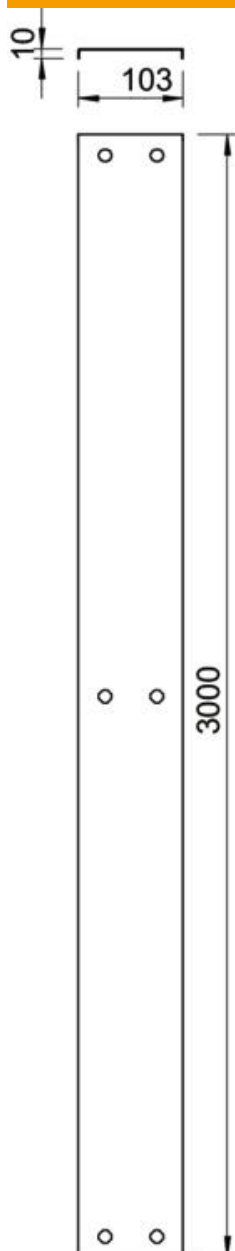

Technical data sheet

Cover with turn buckle FS

Item number: 6080910

Cover with turn buckle for AZ small duct.

St Steel

FS Strip galvanized

Master data

Item number	6080910
Description 1	Cover with turn buckle
Description 2	for AZ small duct
Manufacturer	OBO
Dimension	303x3000
Colour	zinc
Material	Steel
Surface	Strip galvanized
Surface standard	DIN EN 10346
Smallest sales unit	3
Unit of quantity	Metre
Weight	254.77 kg
Weight unit	kg/100 m

Technical data sheet

Cover with turn buckle FS

Item number: 6080910

Dimensions

Length	3,000 mm
Width	303 mm
Height	10 mm
Plate thickness	1 mm
Dimension H	10 mm

Technical data sheet

Cover with turn buckle FS

Item number: 6080910

Technical data

Number of turn buckles	6 St.
Fastening type	Sash lock
Maintain electrical functions	no
Suitable for mesh cable tray	no
Suitable for cable ladder	no
Suitable for cable tray	yes
Rustproof steel, pickled	no