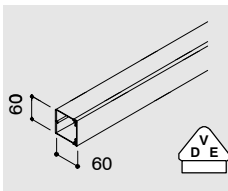

WDK 60060
Pack qty: 32 m
Wt: 0.600 kg/m

Colour	Order no. PVC
grey	6025668
white	6021948
light grey	6027105
pure white	6191193

Internal bend

WDK/HI 40060
Pack qty: 2 pc
Wt: 0.080 kg/pc

Order no. PVC
6021719
6160107
6182127
6191959

External bend

WDK/HA 40060
Pack qty: 2 pc
Wt: 0.095 kg/pc

Order no. PVC
6021697
6160700
6182534
6192254

Tee and intersection closer

WDK/HK 40060
Pack qty: 2 pc
Wt: 0.130 kg/pc

Order no. PVC
6023312
6162002
6182925
6192556

Flat bend

WDK/HF 40060
Pack qty: 2 pc
Wt: 0.065 kg/pc

Colour	Order no. PVC
grey	6021735
white	6161308
light grey	6183344
pure white	6192858

End cap

WDK/HE 40060
Pack qty: 20 pc
Wt: 0.012 kg/pc

Order no. PVC
6021492
6162606
6183735
6193226

Cover

2410/60
Pack qty: 44 m
Wt: 0.125 kg/m

Order no. PVC
6022685
6027660
6028136
6191592

Partition

2371/4/6
Pack qty: 60 m
Wt: 0.135 kg/m

Order no. PVC
6023282

Cover clip

2370/60
Pack qty: 100 pc
Wt: 0.600 kg/pc

Order no. PVC
6022995

WDK/HF 60060

Pack qty: 2 pc
Wt: 0.084 kg/pc

Colour	Order no. PVC
grey	6022448
white	6161502
light grey	6183409
pure white	6192912

WDK/HE 60060

Pack qty: 20 pc
Wt: 0.015 kg/pc

Order no. PVC
6022499
6162800
6183808
6193285

2410/60

Pack qty: 44 m
Wt: 0.125 kg/m

Order no. PVC
6022685
6027660
6028136
6191592

TW 8

Pack qty: 40 m
Wt: 0.220 kg/m

Order no. PVC
6270638

2370/60

Pack qty: 100 pc
Wt: 0.600 kg/pc

Order no. PVC
6022995

OBO BETTERMANN GmbH & Co.

P. O. Box 1120 · 58694 Menden · Germany
Tel. +49 (0)23 73 89-0 · Fax +49 (0)23 73 89-238
E-mail: info@obo.de · www.obo-bettermann.com

Central technical hotline

Tel. +49 (0)23 73 89-15 00
Fax +49 (0)23 73 89-15 50
E-mail hotline@obo.de

OBO
BETTERMANN