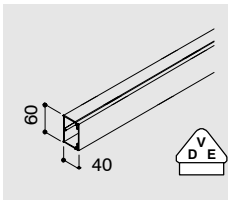

Lid and base

Stock length: 2000 mm
Perforated base
from WDK 40060: 4 cover clips included

WDK 40060
Pack qty: 24 m
Wt: 0.480 kg/m

Colour	Order no. PVC
grey	6025633
white	6020887
light grey	6027024
pure white	6191134