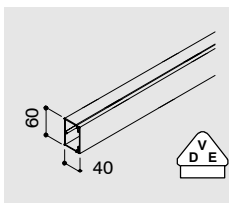

Lid and base

Stock length: 2000 mm
Perforated base
from WDK 40060: 4 cover clips included

WDK 40060
Pack qty: 24 m
Wt: 0.480 kg/m

Colour	Order no. PVC
grey	6025633
white	6020887
light grey	6027024
pure white	6191134