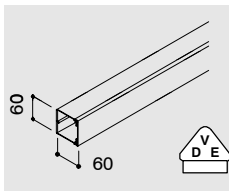

WDK 60060
Pack qty: 32 m
Wt: 0.600 kg/m

Colour	Order no. PVC
grey	6025668
white	6021948
light grey	6027105
pure white	6191193

Internal bend

WDK/HI 40060
Pack qty: 2 pc
Wt: 0.080 kg/pc

Order no. PVC
6021719
6160107
6182127
6191959

External bend

WDK/HA 40060
Pack qty: 2 pc
Wt: 0.095 kg/pc

Order no. PVC
6021697
6160700
6182534
6192254

Tee and intersection closer

WDK/HK 40060
Pack qty: 2 pc
Wt: 0.130 kg/pc

Order no. PVC
6023312
6162002
6182925
6192556

Flat bend

WDK/HF 40060
Pack qty: 2 pc
Wt: 0.065 kg/pc

Colour	Order no. PVC
grey	6021735
white	6161308
light grey	6183344
pure white	6192858

End cap

WDK/HE 40060
Pack qty: 20 pc
Wt: 0.012 kg/pc

Order no. PVC
6021492
6162606
6183735
6193226

Cover

2410/60
Pack qty: 44 m
Wt: 0.125 kg/m

Order no. PVC
6022685
6027660
6028136
6191592

Partition

2371/4/6
Pack qty: 60 m
Wt: 0.135 kg/m

Order no. PVC
6023282

Cover clip

2370/60
Pack qty: 100 pc
Wt: 0.600 kg/pc

Order no. PVC
6022995

WDK/HF 60060

Pack qty: 2 pc
Wt: 0.084 kg/pc

Colour	Order no. PVC
grey	6022448
white	6161502
light grey	6183409
pure white	6192912

WDK/HE 60060

Pack qty: 20 pc
Wt: 0.015 kg/pc

Order no. PVC
6022499
6162800
6183808
6193285

2410/60

Pack qty: 44 m
Wt: 0.125 kg/m

Order no. PVC
6022685
6027660
6028136
6191592

TW 8

Pack qty: 40 m
Wt: 0.220 kg/m

Order no. PVC
6270638

2370/60

Pack qty: 100 pc
Wt: 0.600 kg/pc

Order no. PVC
6022995

OBO BETTERMANN GmbH & Co.

P. O. Box 1120 · 58694 Menden · Germany
Tel. +49 (0)23 73 89-0 · Fax +49 (0)23 73 89-238
E-mail: info@obo.de · www.obo-bettermann.com

Central technical hotline

Tel. +49 (0)23 73 89-15 00
Fax +49 (0)23 73 89-15 50
E-mail hotline@obo.de

OBO
BETTERMANN