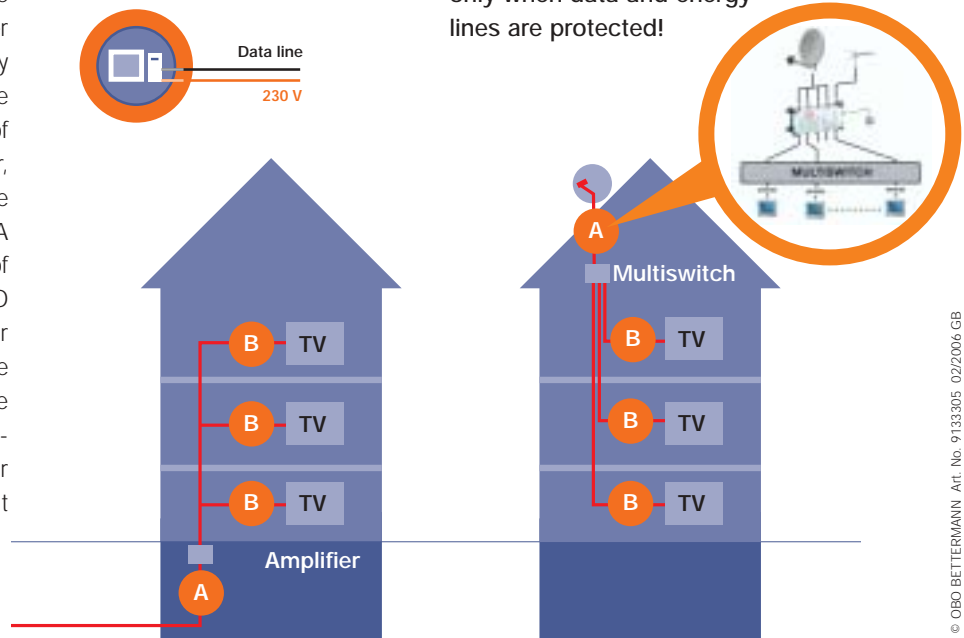

Surge protection for TV receiver units

Ensuring safe reception

Protection of TV systems and
individual devices

Receiving safe protection quickly and easily

Safely protecting satellite and antenna systems from surges

Satellite dishes and antenna systems can be found on nearly all houses these days. Older antenna systems in particular are currently experiencing a new renaissance due to the introduction of digital television in the form of Digital Video Broadcast (DVB-T). However, this newfound television viewing pleasure may quickly sour if the new receiver or D/A converter is destroyed by the intrusion of magnetic fields and the resulting surge. OBO Bettermann also offers protection devices for this forward-thinking technology which are easy to install and can be used in a multitude of ways. The new, easy-to-install HF protection device TV 4+1 reliably protects your satellite and/or DVB-T system from transient overvoltages.

Diagram of cable TV system

Remember!

Surge protection is provided only when data and energy lines are protected!

© OBO BETTERMANN Art. No. 9133305 02/2006 GB

Situation

Please select the application

Broadband
(Cable TV)