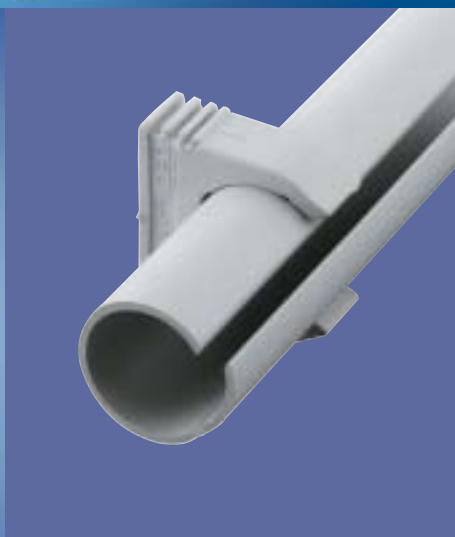

# "Close, Sesame"

## OBO Quick-Pipe

### The clever combination

The new closable OBO Quick-Pipe is the clever combination of conventional pipe and open cable installation.

Ideal for walls and ceilings, and the perfect choice for a tidy and secure surface mounted installation where the cables need protection from damage, dust and dirt.

### A complete system

Special fittings match the Quick-Pipe in design and function, ensures easy connection. Connectors, bends and T-pieces are a two-part construction and can easily be fitted later. The pipe can also be adjusted sideways. The 90° bend can be used for both internal and external corners.