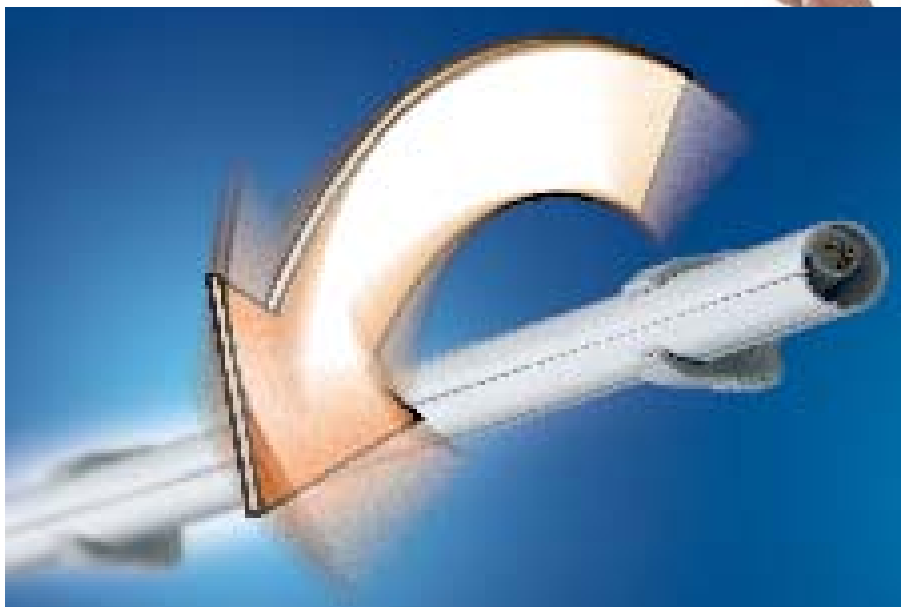

# "Close, Sesame"

## OBO Quick-Pipe

### The clever combination

The new closable OBO Quick-Pipe is the clever combination of conventional pipe and open cable installation.

Ideal for walls and ceilings, and the perfect choice for a tidy and secure surface mounted installation where the cables need protection from damage, dust and dirt.

### A complete system

Special fittings match the Quick-Pipe in design and function, ensures easy connection. Connectors, bends and T-pieces are a two-part construction and can easily be fitted later. The pipe can also be adjusted sideways. The 90° bend can be used for both internal and external corners.