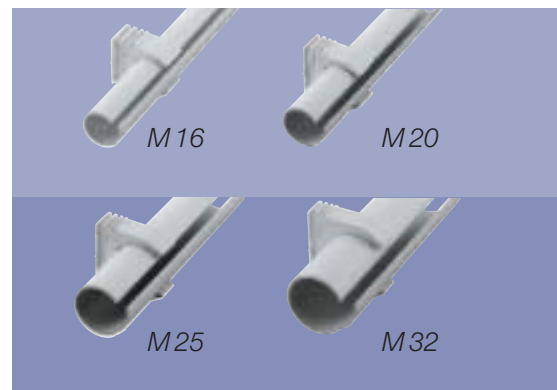

The clever combination

The new closable OBO Quick-Pipe is the clever combination of conventional pipe and open cable installation.

Ideal for walls and ceilings, and the perfect choice for a tidy and secure surface mounted installation where the cables need protection from damage, dust and dirt.

Insert cable - turn - finished

Quick-Pipes have a cover which automatically closes when the pipe is turned. Quick-Pipe can be used with the Junior Quick Clips which have already been used successfully millions of times. Installation using the OBO Quick-Pipe is simple:

- Clip Quick-Pipe into the Junior Quick-Clip.
- Install cable into the Quick-Pipe through slot.
- Twist the OBO Quick-Pipe towards the back.
- Finished.

The clever design automatically closes the cover on the Quick-Pipe.

A complete system

Special fittings match the Quick-Pipe in design and function, ensures easy connection. Connectors, bends and T-pieces are a two-part construction and can easily be fitted later. The pipe can also be adjusted sideways. The 90° bend can be used for both internal and external corners.

The fittings can be opened again easily after installation, for example later additions of cables, or changes in design.

Other system benefits

The patented Quick-Pipe system not only offers a neat appearance for surface-mounted installations and safe protection of the cables against dirt and contact, but also has a number of other benefits:

For example, Quick-Pipe is ideal for the installation of fibre optic cables, in conjunction with the fittings the cables can be inserted into the pipe through the slot, minimising the risk of kinking or damage.

Pre-assembled cables with plugs or connectors fitted can easily be installed through the slots in the pipe.

Dimensions