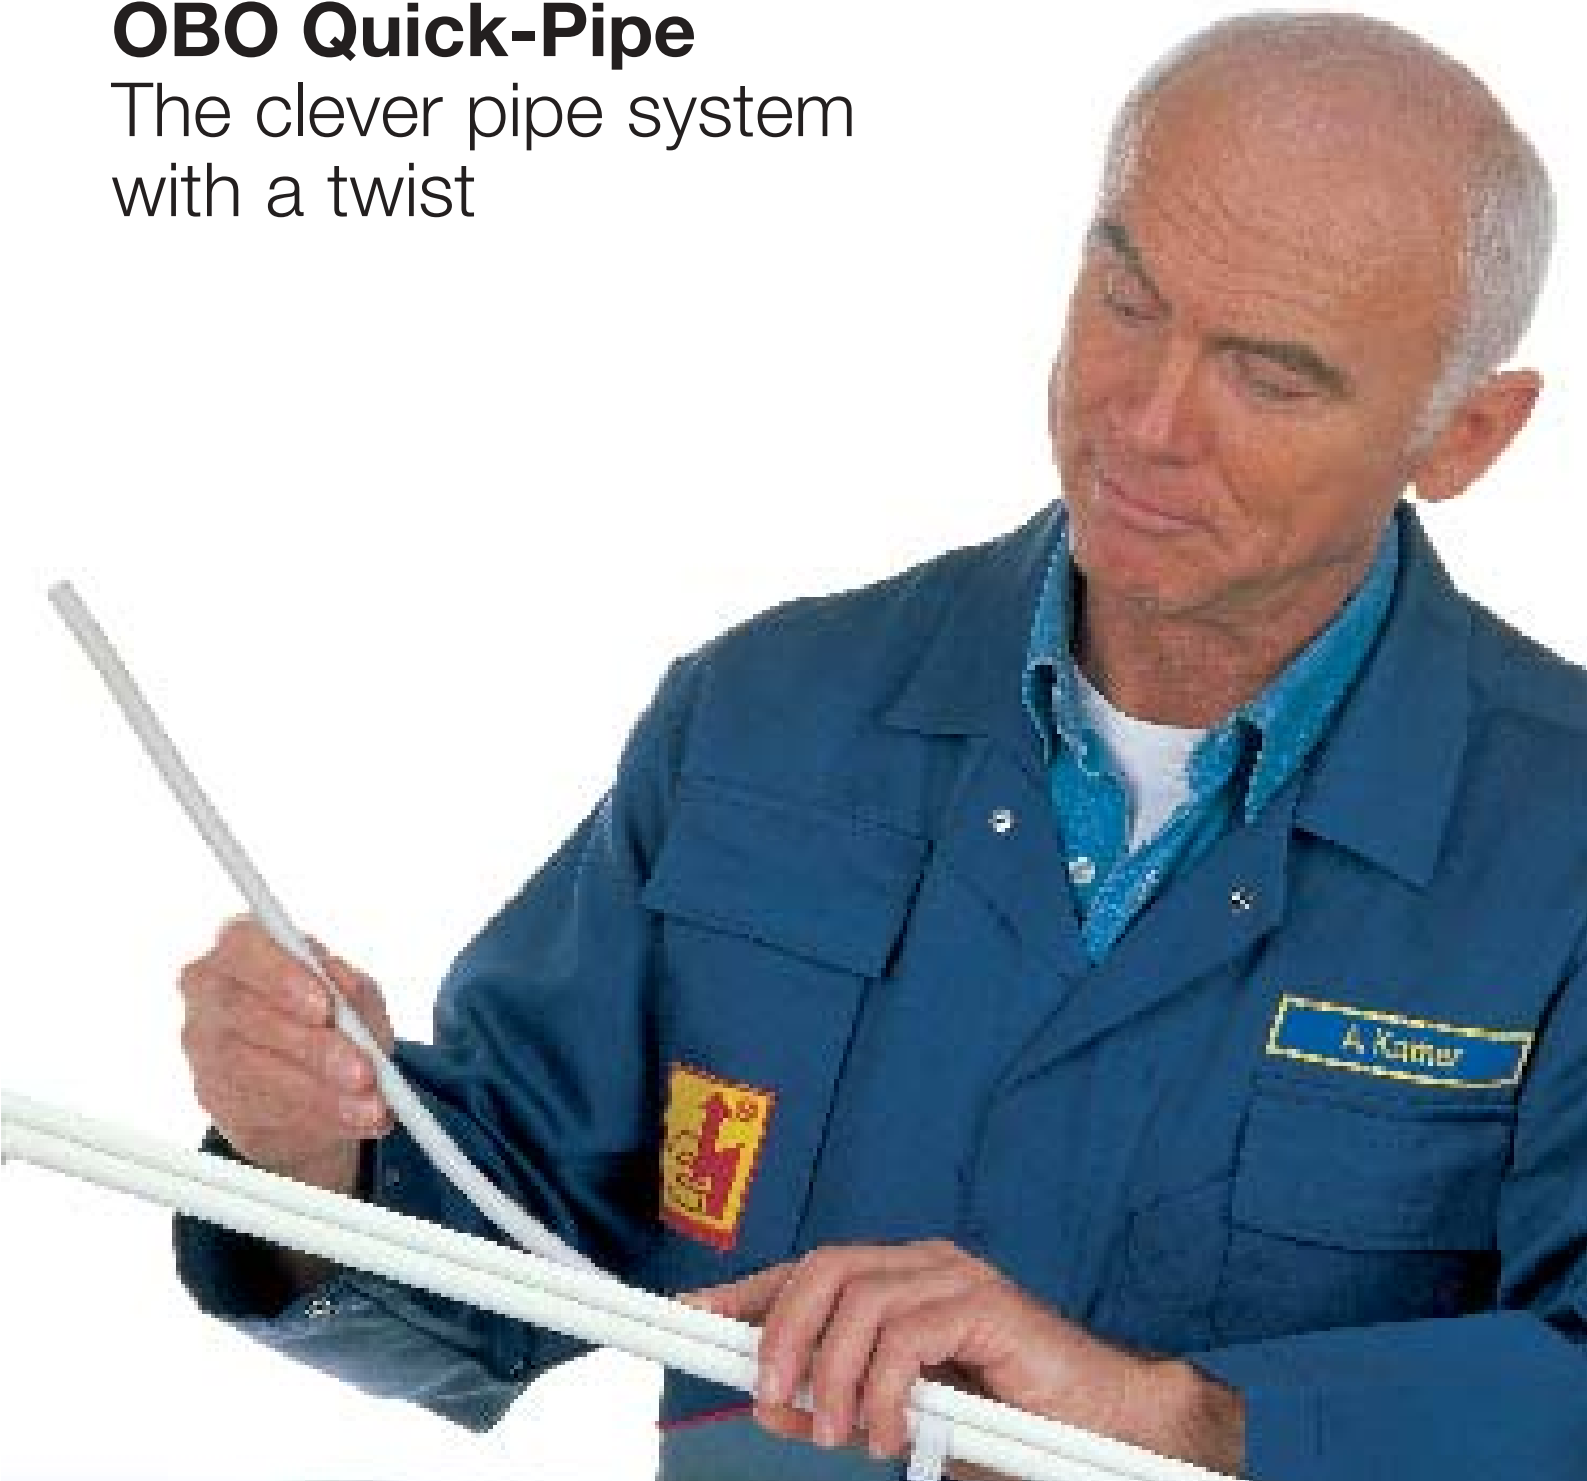

# "Close, Sesame"

# OBO Quick-Pipe

The clever pipe system  
with a twist

### The clever combination

The new closable OBO Quick-Pipe is the clever combination of conventional pipe and open cable installation.

Ideal for walls and ceilings, and the perfect choice for a tidy and secure surface mounted installation where the cables need protection from damage, dust and dirt.