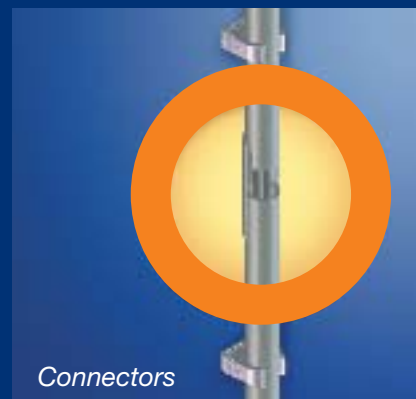

### The clever combination

The new closable OBO Quick-Pipe is the clever combination of conventional pipe and open cable installation.

Ideal for walls and ceilings, and the perfect choice for a tidy and secure surface mounted installation where the cables need protection from damage, dust and dirt.