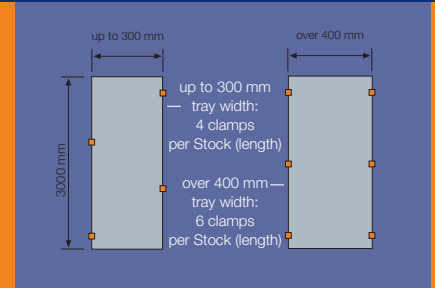

Recommended quantity per metre

Ordering data

Type	Order no. VA	Items/Pack.	Weight kg/100	Price €/100
DKU	6065 60 0	60	0.650	44.85
DKU/SP	6065 61 0	120	0.650	42.65

OBO BETTERMANN GmbH & Co.

P.O. Box 1120 · 58694 Menden, Germany
Tel. +49 (0) 23 73 89 0
Fax +49 (0) 23 73 89 23 8
E-mail info@obo.de · www.obo.de

Central hotline for technical support

Tel. +49 (0) 23 73 89 15 00
Fax +49 (0) 23 73 89 15 50
E-mail hotline@obo.de

OBO
BETTERMANN