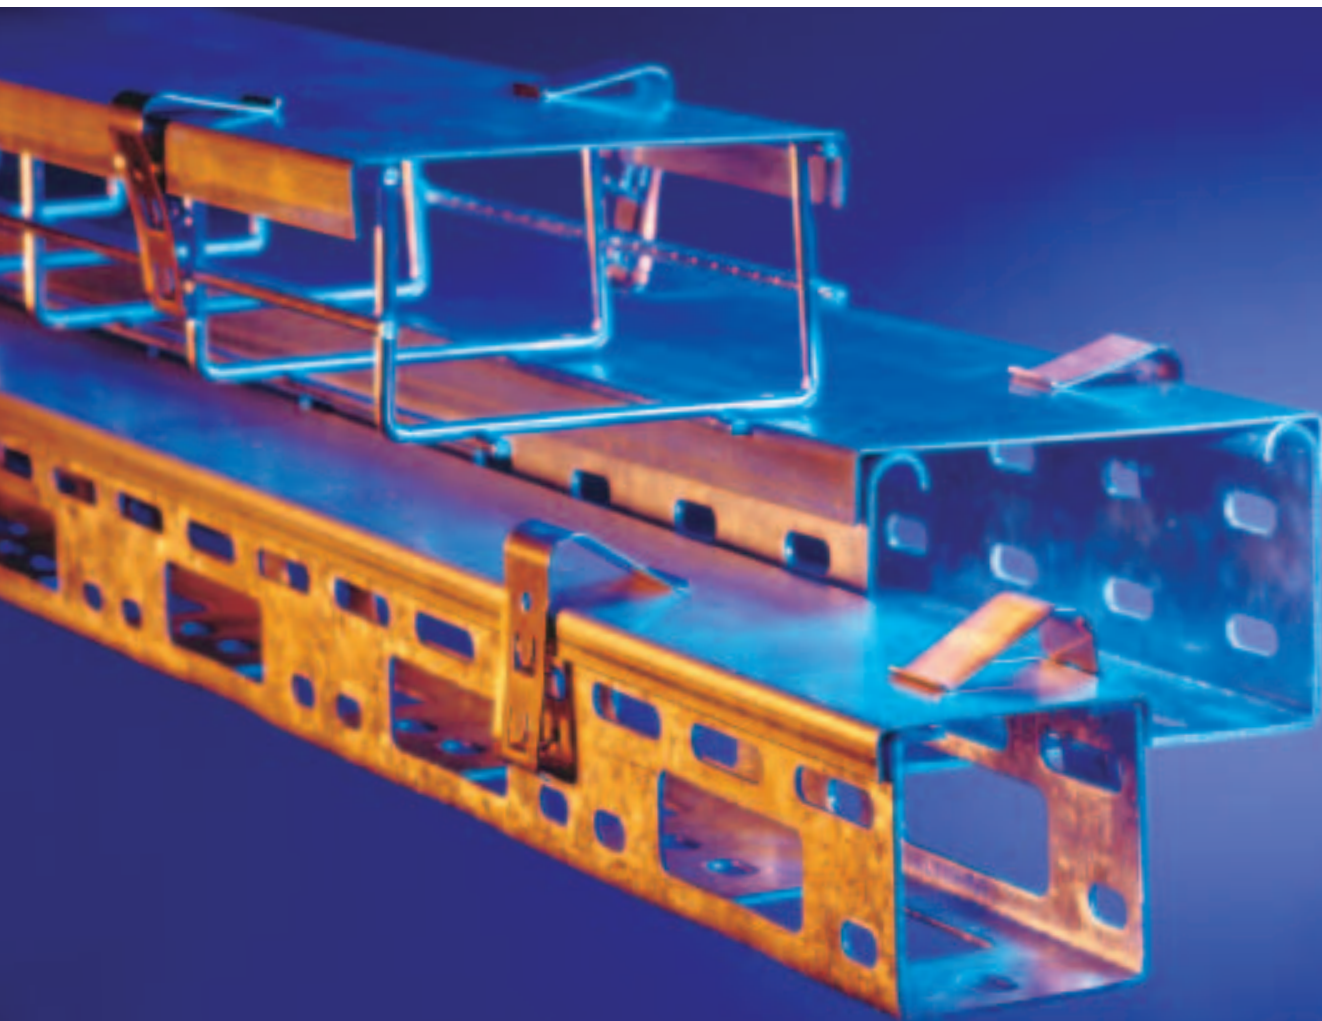

## The new OBO universal cover clamp

# The smart universal solution: flexible, simple and quick

1

The universal cover clamp is manufactured from spring-loaded stainless steel. This makes it completely resistant to corrosion and suitable for any surface, thereby enabling you to reduce stocks of clamps and covers.

A single clamp for all applications:  
fix the cover to duct bases on

- **Cable trays**
- **Mesh cable trays**
- **AZ small ducts**

Hook-on points at two levels  
maximise flexibility – whatever the  
application.

Effective: you can even fix overflow  
covers in place securely. Forget time-  
consuming drilling and modifications –  
the cover can be separated at any point.

Quick as a flash:  
simply position the clamp...